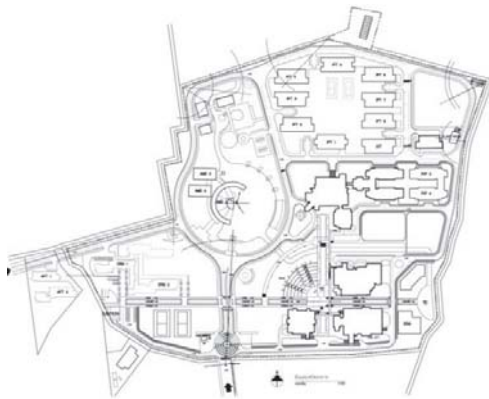

**RTAFA: Royal Thai Air Force Academy**  
New campus consist of 7 zones; Administration, Education,  
Physical training center, Student center, Support facility, Security,  
and Residential & Recreation  
**Scope of service : Design**

### Chakri Naruebodindra Medical Institute

Medical complex consist of 5 zones; Medical, Educational, Residential, Community and open space, and utility area

Scope of service : PM + Design

**Owner**  
King Mongkut's University of  
Technology Thonburi  
(KMUTT)  
**Construction Area**  
-  
**Budget**  
-  
**Location**  
Bangkok, Thailand  
**Land Plot**  
-  
**Year**  
Design 2000  
CM 2004 - 2006  
**Status**  
Complete

### Master Plan of King Mongkut's University of Technology, Thonburi (KMUTT)

Scope of service : Design + CM

**Owner**  
National Science & Technology  
Research and Development  
(NSTDA)  
**Construction Area**  
-  
**Budget**  
92.97 MB  
**Location**  
Pathumthani, Thailand  
**Land Plot**  
193 rai  
**Year**  
Design 1996 - 1997  
CM 2000 - 2003  
**Status**  
Complete

### Master Plan of Science Park, National Science & Technology Research and Development Agency (NSTDA)

Scope of service : Design + CM