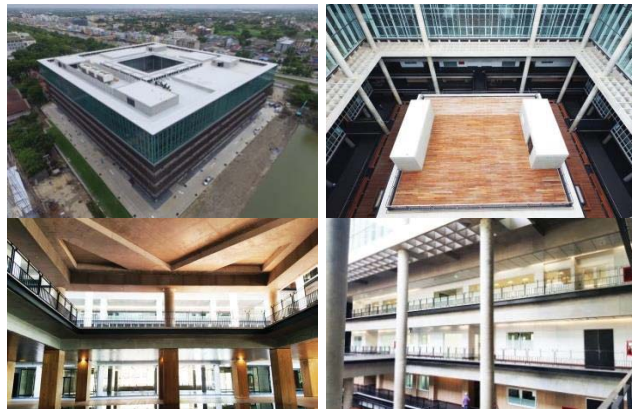

KMUTT Learning Center (LX)

12 levels and 1 basement level

Scope of service : Design + CM

Owner
Mahidol University
International College
Construction Area
Building : 67,901 sq.m.
Interior : 2,174 sq.m.
Budget
Building : 1,330.40 MB
Interior : 23.22 MB
Location
Nakhonpathom, Thailand
Land Plot
7.5 rai
Year
2013 - 2018
Status
Complete

Aditayathorn Building, MUIC

7 levels and 3 basement levels

Scope of service : CM

Owner
King Mongkut's University of
Technology Thonburi (KMUTT)
Construction Area
31,000 sq.m.
Budget
429.5 MB
Location
Bangkok, Thailand
Land Plot
-
Year
2011 - 2018
Status
Complete

KMUTT Knowledge Exchange for Innovation Center (KX)

19 levels learning center

Scope of service : PM (IA) + CM (All)

Owner
Mahidol University,
Salaya Campus
Construction Area
24,100 sq.m.
Budget
436.7 MB
Location
Nakhonpathom, Thailand
Land Plot
15 rai
Year
2011 - 2015
Status
Complete